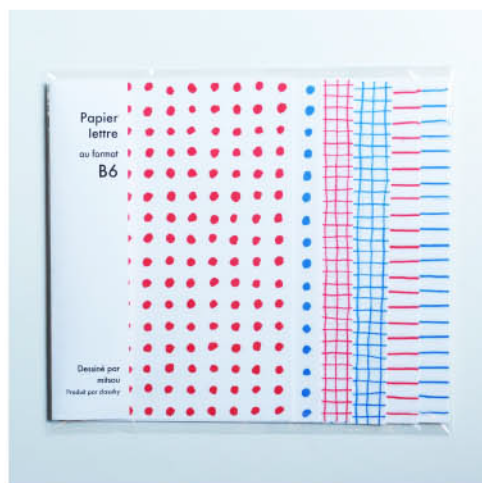

45648-03
mitsou 凸版カード 20 枚セット (格子 / 赤)
mitsou Letterpress Label Card (Check / Red) 20pcs
7.7 × 10.3cm ¥360 + tax

45648-04
mitsou 凸版カード 20 枚セット (格子 / 黒)
mitsou Letterpress Label Card (Check / Black) 20pcs
7.7 × 10.3cm ¥360 + tax

水玉、縞、格子の
メモパッドとレターパッド

45649-01 mitsou B7 メモパッド 30 枚入
mitsou B7 memo pad 30 sheets 6 design × 5 sheets each = 30 sheets.
9.1cm×12.8cm Stationery paper with Raid ¥400 + tax

45649-02 mitsou B6 レターパッド 30 枚入
mitsou B6 letter pad 30 sheets 6 design × 5 sheets each = 30 sheets.
12.8cm×18.2cm Stationery paper with Raid ¥600 + tax