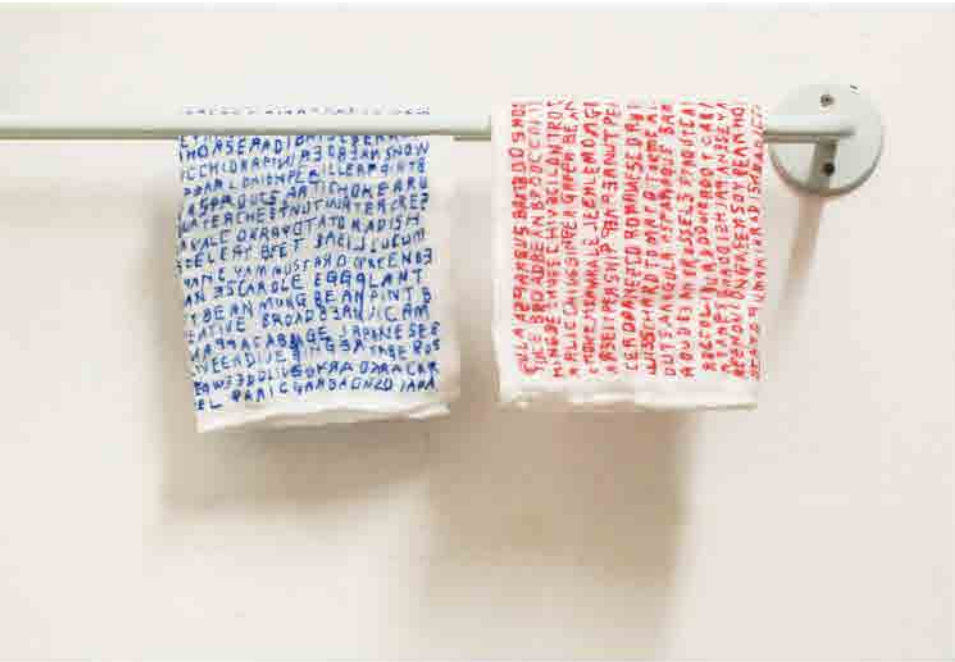

手書き文字の
蚊帳生地ふきん

45641-02
mitsou 蚊帳生地 7枚合わせふきん Letters (Blue)
mitsou KAYA Kitchen Cloth (Letters・Blue)
30×30cm
Surface / 100% Cotton, Inner Back / 100% Rayon
¥500 + tax